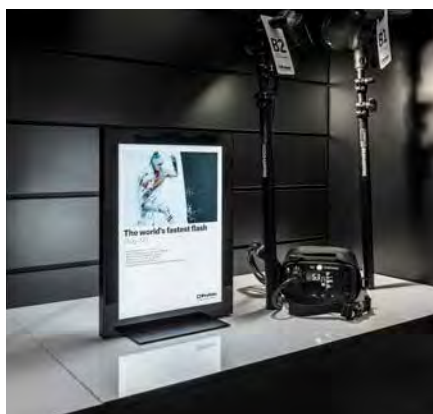

FineLine™ double sided Counter top display

FineLine™ double sided Counter top display

FineLine Counter top Display has a frame with a depth of 9 or 18 mm, which is so discreet and stylish that it fits into the most demanding environments. The display is double-sided and you can easily change the banners since they have a thin magnetic strip around the whole of the reverse side.

Magnetic frame 9 mm

Magnetic frame 18 mm

FineLine™ Counter top display

SIZE	PROFILE	WEIGHT
A4	9 mm	0,7 kg
A3	9 mm	1 kg
A4 LED	18 mm	2 kg
A3 LED	18 mm	3 kg

Available colours

LED

Available with LED lighting

A3, A4 or custom sizes